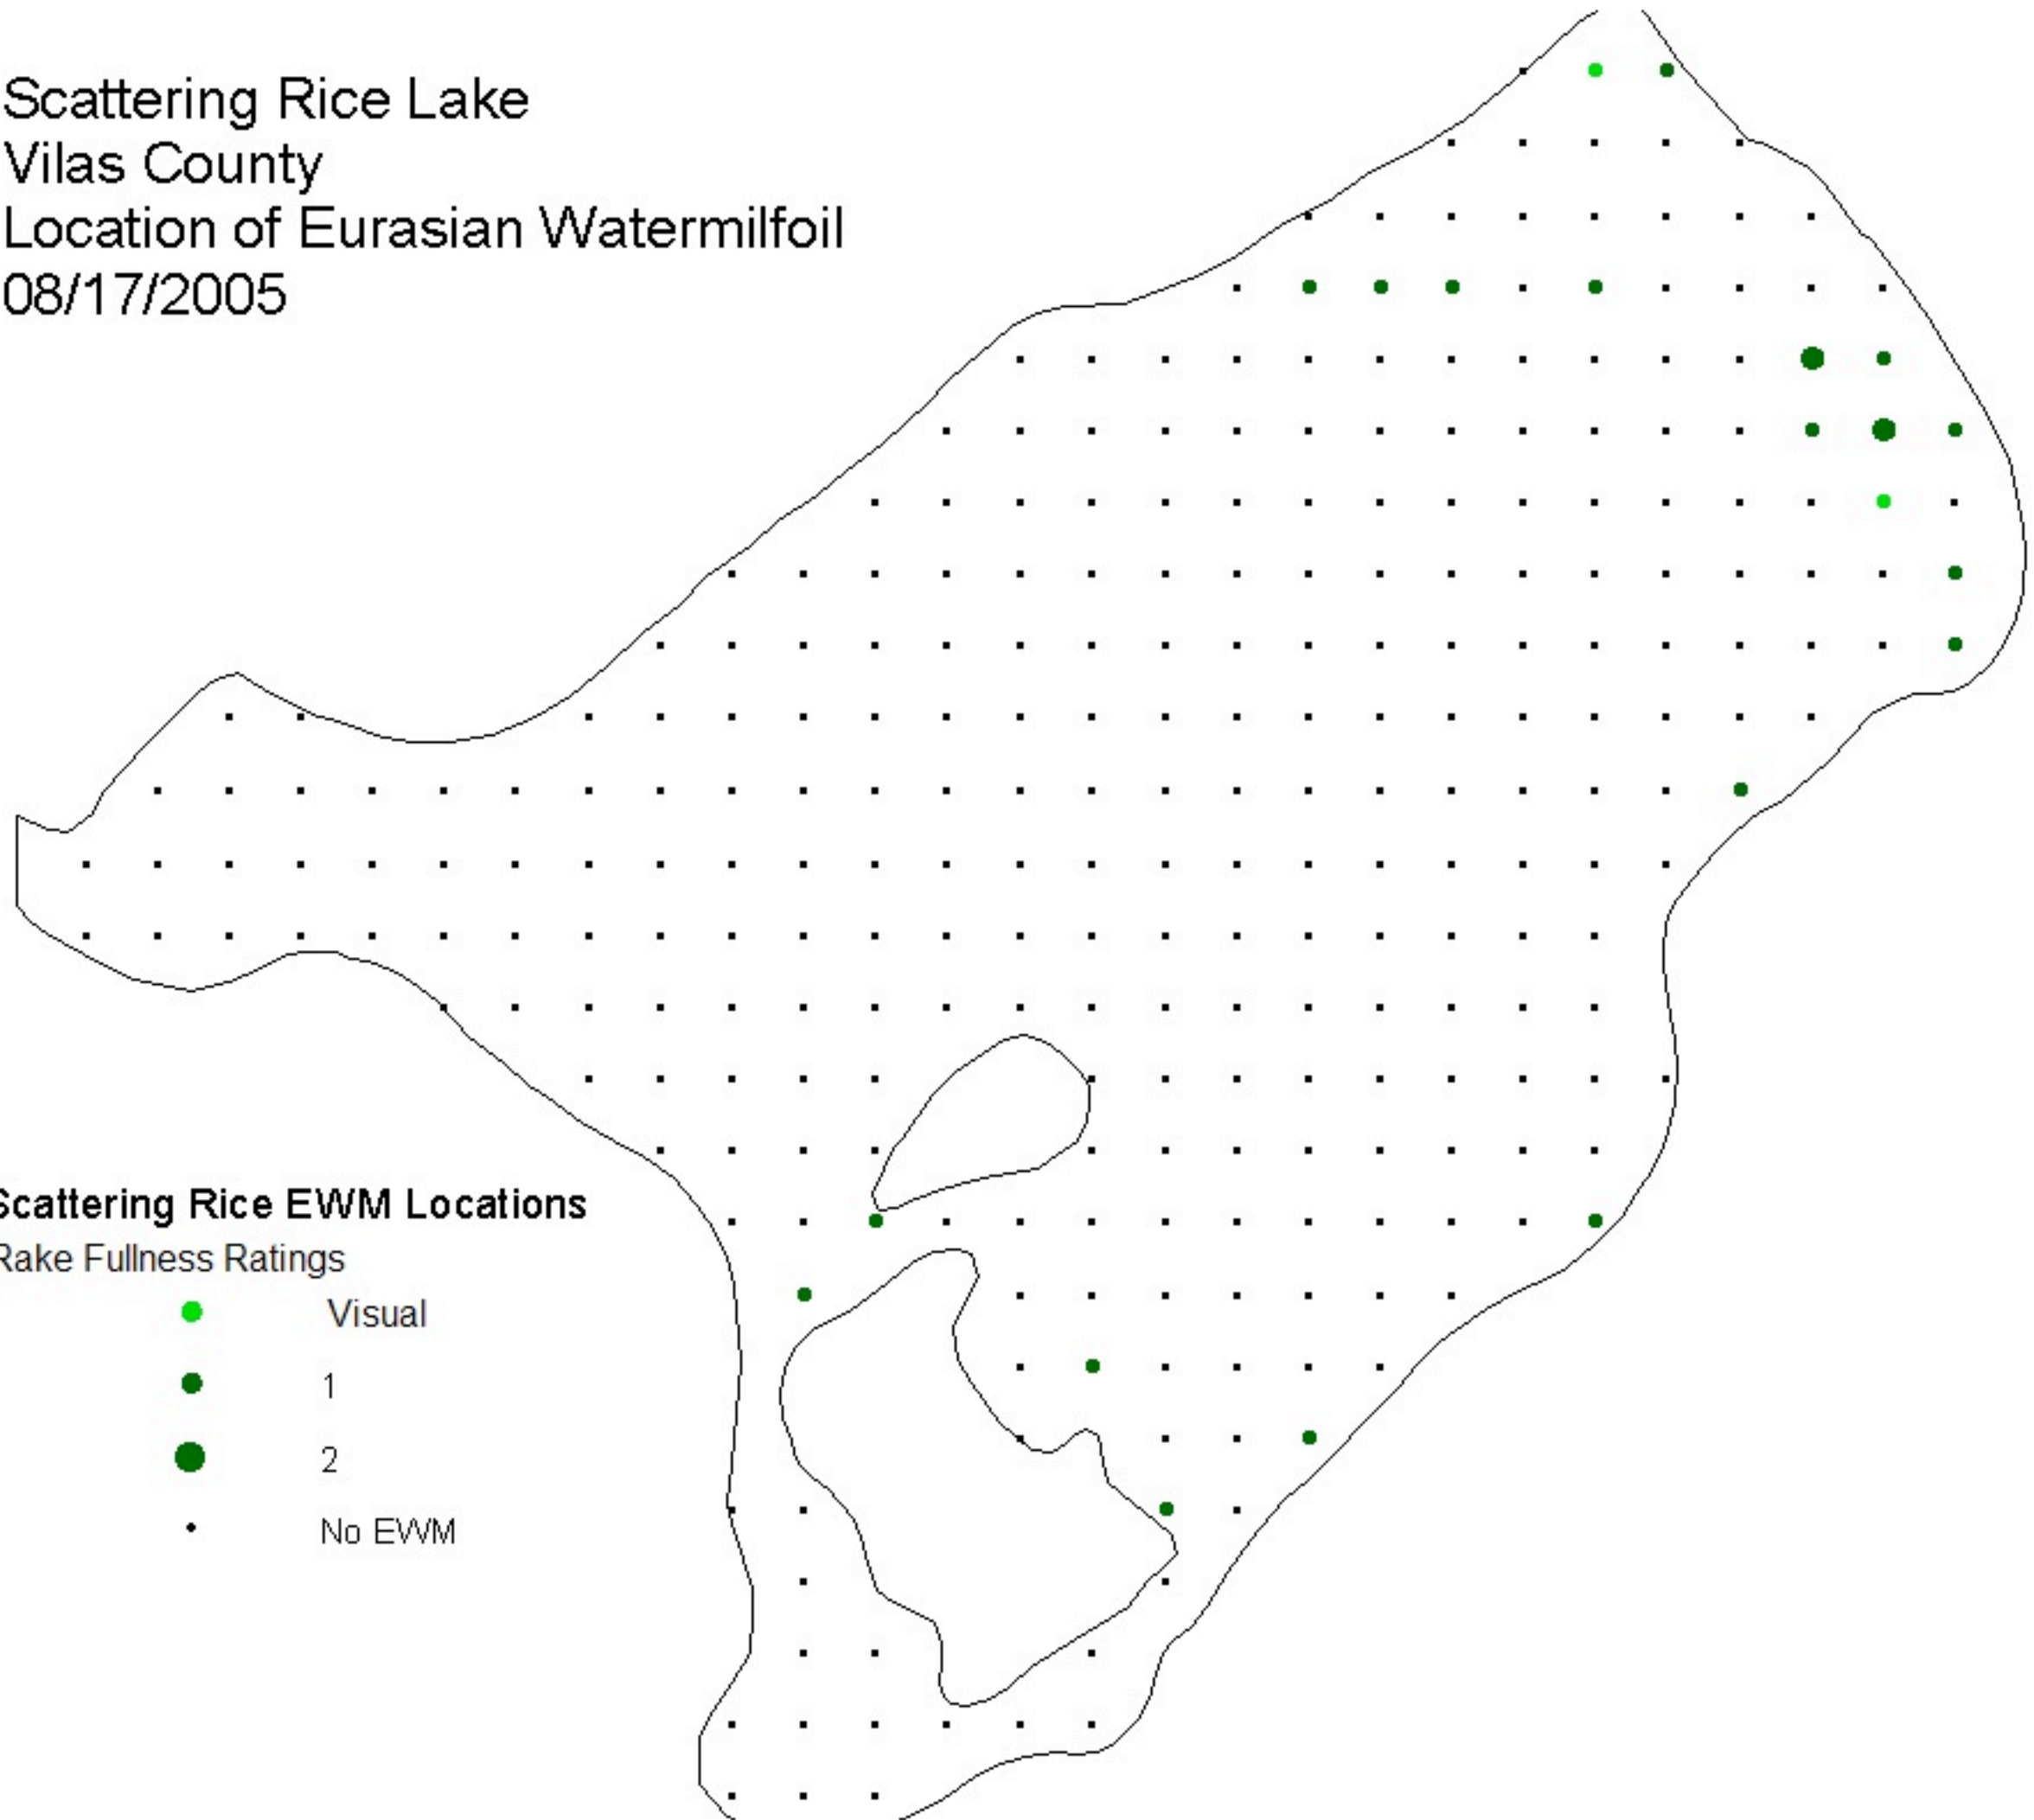

Scattering Rice Lake
Vilas County
Location of Eurasian Watermilfoil
08/17/2005

Scattering Rice EWM Locations

Rake Fullness Ratings

- Visual
- 1
- 2
- No EWM